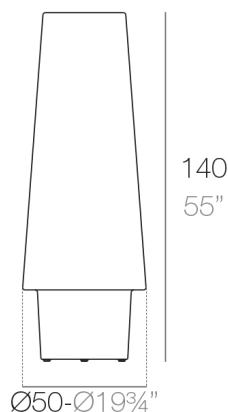

Weight

10.73 Kg

ULM Lámpara
ULM Lamp

LIGHTING

LIGHT

Ref. 54110W

White internally lit unit with LED technology. Available only in matte ice white finish.

ICE