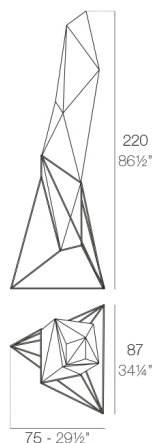

View online: <https://www.vondom.com/products/54018A>

Features

Description

Made of polyethylene resin by rotational moulding. 100% Recyclable. Item suitable for indoor and outdoor use. Available in different finishes.

Weight

17.51 Kg

FAZ Lámpara
FAZ Lamp

LUZ

LUZ

Ref. 54018W

Con iluminación interior de color blanco mediante tecnología LED. Solo disponible en acabado hielo mate.

HIELO