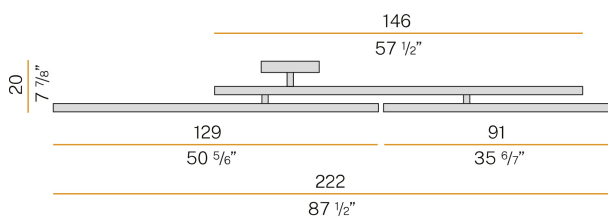

Technical drawing