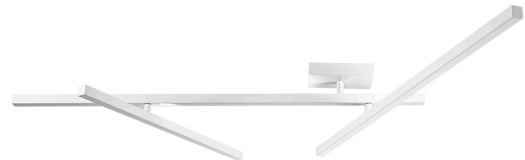

## Carmen

220-240V AC dimmable (1-10V/Push DIM)

P06401.003.0403

● white

### Data sheet

CODE	P06401.003.0403
SYSTEM POWER CONSUMPTION	56W
EFFICACY	96.79lm/W
LIGHT SOURCE	LED
LIGHT SOURCE LIFETIME	L80 (B20) 80.000h
COLOUR TEMPERATURE	3000K Ra>90
LIGHT DISTRIBUTION	diffused
POWER SUPPLY	220-240V AC
FREQUENCY	50/60Hz
ELECTRICAL CONFIGURATION	dimmable (1-10V/Push DIM)
DRIVER	integrated included
NOMINAL LUMINOUS FLUX	6555lm
LUMEN OUTPUT	5420lm
EFFICIENCY	82.7%
WEIGHT	8,59 Kg
PROTECTION DEGREE	IP20
COLOUR TOLLERANCES	SDCM 3
GLOW WIRE TEST PERFORMANCE	850°
PACKING DIMENSIONS	31,5 x 190,0 x 28,5 cm

Ceiling lighting fixture for interiors, with indirect light emission.  
Pickled sheet metal ceiling bracket in polyacrylic paint.  
Pickled sheet metal wall plate in polyacrylic paint.  
Turned steel joints in polyacrylic paint.  
Structure with adjustable arms in pickled sheet metal in white or black polyacrylic paint.  
Aluminium dissipation plates in polyacrylic paint.  
Modelled polycarbonate screens with transparent finish.