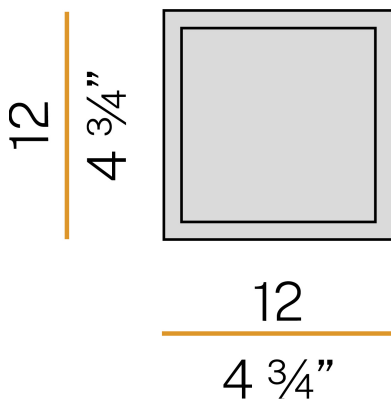

Technical drawing