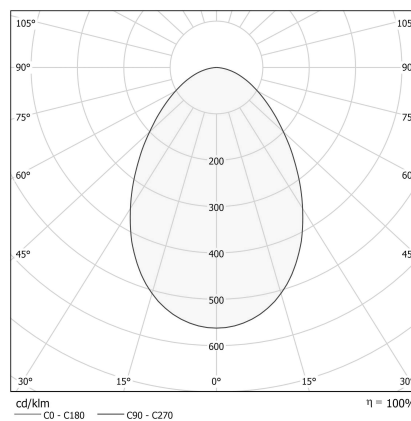

### Data sheet

CODE	EP04401.000.0406
SYSTEM POWER CONSUMPTION	10W
EFFICACY	59.5lm/W
LIGHT SOURCE	LED
LIGHT SOURCE LIFETIME	L70 (B50) 60.000h
COLOUR TEMPERATURE	3000K Ra>90
LIGHT DISTRIBUTION	diffused
POWER SUPPLY	220-240V AC
FREQUENCY	50/60Hz
ELECTRICAL CONFIGURATION	ON-OFF
DRIVER	integrated included
NOMINAL LUMINOUS FLUX	850lm
LUMEN OUTPUT	595lm
EFFICIENCY	70%
WEIGHT	0,76 Kg
PROTECTION DEGREE	IP44
COLOUR TOLLERANCES	SDCM 3
PACKING DIMENSIONS	21,0 x 21,0 x 15,0 cm

### Technical drawing

### Polar diagram