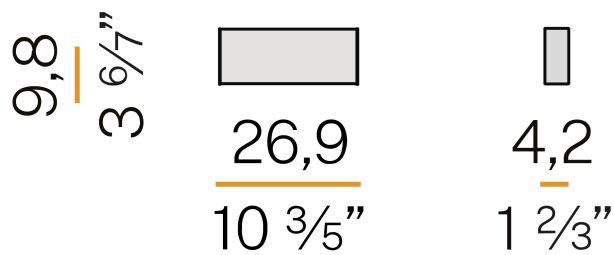

Technical drawing