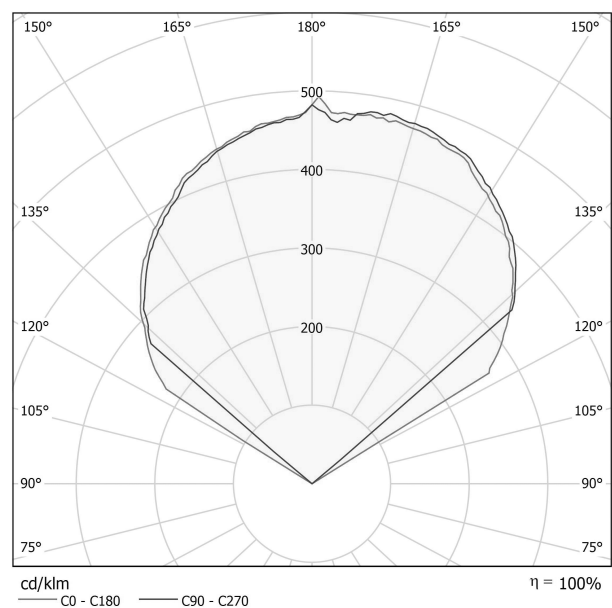

Polar diagram