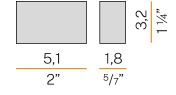

PANZERI

App

Accessories / source - power supply

XM14/230

Dimmable device for 230V LED modules, 5÷100W.