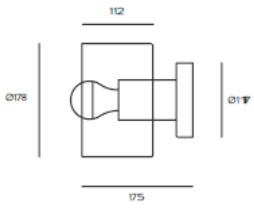

Snow Flake

A1179

Specifications

Bulb	E27 máx. 60W (not included)
Voltage	220-240 V
Frecuency	50/60 Hz
Class	Type I
Energy Classification	A ++
Protection	IP20

Packaging

Package (s)	1 box
Measures (L xW x D)	34 x 25 x 25 cm
Weight (gross)	2,4 kg
Volume	0,021 CBM
HS Code	94051098.00