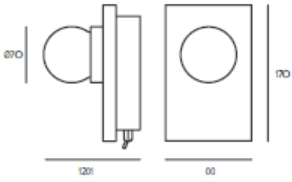

Lan

A1210

Specifications

Bulb	LED chip 3W 2700K
Voltage	220-240 V - 12 V
Frequency	50/60 Hz
Class	Type I
Energy Classification	A ++
Protection	IP20

Packaging

Package (s)	1 box
Measures (L x W x D)	40 x 38 x 28 cm
Weight (gross)	2,6 kg
Volume	0,011 CBM
HS Code	94051098.00

Finishes

Metal
Matt brass
Marble
Black
White

NOT dimmable