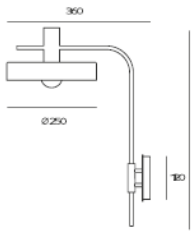

## Aloa

A1227

### Packaging

Package (s)	1 box
Measures (L xW x D)	61 x 42 x 11 cm
Weight (gross)	3,2 kg
Volume	0,028 CBM
HS Code	94051098.00