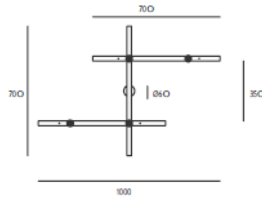

Abby

A1259*

Specifications

Bulb	4xE27 máx. 60W (not included)
Voltage	220-240 V
Frecuency	50/60 Hz
Class	Tipo I
Energy Classification	A ++
Protection	IP20

Packaging

Package (s)	1 box
Measures (L xW x D)	79 x 26 x 13 cm
Weight (gross)	2,3 kg
Volume	0,026 CBM
HS Code	94051098.00

Finishes

Matt brass
***Accessories and bulbs
NOT included**

A1259/4 (4 luces)
A1259/6 (6 luces)

Dimmer possibilities (extra cost - consult us)

4 or 6 x E27 bulb (Dimmable) + Dimmer