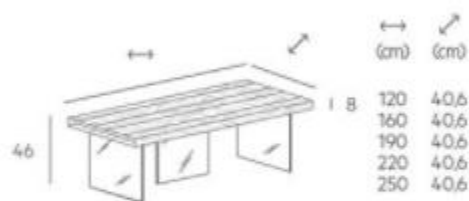

AIR WILDWOOD_BENCH

Panca H 46 / Bench H 46

Seduta Wildwood, gambe vetro trasparente /
Wildwood seat, transparent glass legs