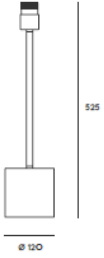

Ito
S1277*

Specifications

Bulb E27 60W max. (not included)

Voltage 220-240 V

Frecuency 50/60 Hz

Class Type II

Energy A ++

Classification

Protection IP20

Packaging

Package (s) 1 box

Measures (L xW x D) 40 x 16 x 16 cm

Weight (gross) 2,1 kg

Volume 0,010 CBM

HS Code 94052099.00

Finishes