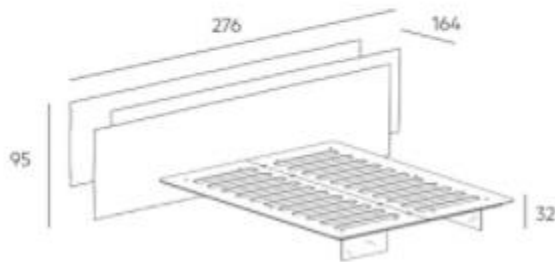

ZOOM

Vele Bed

EVERYTHING IN ORDER AND WITHIN EASY REACH

Designer Andrea Leoni / LAGO STUDIO - 2014

[FIND MORE](#)

A UNIQUE BED THAT INTEGRATES BEDSIDE TABLES INTO THE HEADBOARD

The uniqueness of the Vele bed lies in the integration of bedside tables into its headboard. The misaligned panels, covered in fabric or leather, create extra space for keeping your things, all within reach. Books, cups, cellphones: everything becomes easily reachable, even in the dark.

VELE_BED

Testiera - Rivestimenti Tessuti Lago
Headboard - Coverings in Lago fabrics

Materasso
Mattress
(cm)

150x200
160x200
180x200