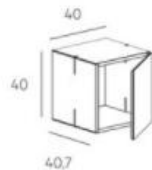

Net Storage

ONE CUBE, TWO CUBES ... ALL THE WAY TO INFINITY

Designer Daniele Lago - 1997

FIND MORE

MODULAR STORAGE FOR GIVING FREE REIGN TO YOUR CREATIVITY

Net storage is made up of a net of cubes measuring 40 cm per side that can be combined to infinity, offering extraordinary freedom in designing this highly customisable modular shelving.

Net can be easily adapted to any living room, no matter what the size, also serving as a divider to create new spaces.

NET_STORAGE

Contenitori con frontale laccato o vetro lucido
Storage units with lacquered or polished glass fronts