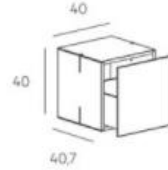

Net Storage

ONE CUBE, TWO CUBES ... ALL THE WAY TO INFINITY

Designer Daniele Lago - 1997

FIND MORE

MODULAR STORAGE FOR GIVING FREE REIGN TO YOUR CREATIVITY

Net storage is made up of a net of cubes measuring 40 cm per side that can be combined to infinity, offering extraordinary freedom in designing this highly customisable modular shelving.

Net can be easily adapted to any living room, no matter what the size, also serving as a divider to create new spaces.

NET_STORAGE

Contenitori con frontale laccato o vetro lucido
Storage units with lacquered or polished glass fronts