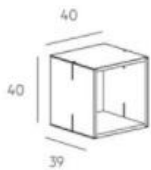

Net Storage

ONE CUBE, TWO CUBES ... ALL THE WAY TO INFINITY

Designer Daniele Lago - 1997

FIND MORE

MODULAR STORAGE FOR GIVING FREE REIGN TO YOUR CREATIVITY

Net storage is made up of a net of cubes measuring 40 cm per side that can be combined to infinity, offering extraordinary freedom in designing this highly customisable modular shelving.

Net can be easily adapted to any living room, no matter what the size, also serving as a divider to create new spaces.

NET_STORAGE

Contenitori con frontale laccato o vetro lucido
Storage units with lacquered or polished glass fronts