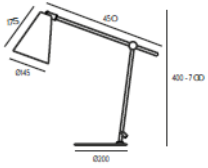

Boa

ST1193

Specifications

Bulb	E27 max. 60W (not included)
Voltage	220-240 V
Frecuency	50/60 Hz
Class	Type II
Energy Classification	A ++
Protection	IP20

☐ CE X

Packaging

Package (s)	1 box
Measures (L xW x D)	60 x 24 x 20 cm
Weight (gross)	3,2 kg
Volume	0,029 CBM
HS Code	94052099.00