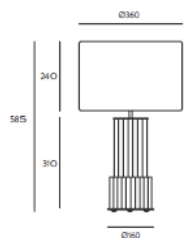

Atina

NAC115*

Specifications

Bulb	E27 max. 60W (not included)
Voltage	220-240 V
Frequency	50/60 Hz
Class	Type II
Energy Classification	A ++
Protection	IP20

Packaging

Package (s)	1 box
Measures (L x W x D)	91 x 25 x 26 cm
Weight (gross)	2,4 kg
Volume	0,059 CBM
HS Code	94052099.00