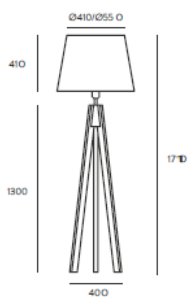

Trip

P1020*

Specifications

Bulb	E27 max. 60W (not included)
Voltage	220-240 V
Frequency	50/60 Hz
Class	Type II
Energy Classification	A ++
Protection	IP20

Packaging

Package (s)	1 box
Measures (L x W x D)	132 x 17 x 14 cm
Weight (gross)	5,1 kg
Volume	0,031 CBM
HS Code	94051098.00