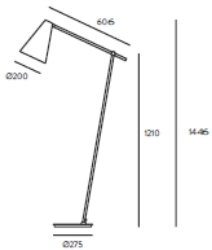

Boa

P1193

Specifications

Bulb	E27 max. 60W (not included)
Voltage	220-240 V
Frequency	50/60 Hz
Class	Type II
Energy Classification	A ++
Protection	IP20

Packaging

Package (s)	1 box
Measures (L x W x D)	130 x 40 x 26 cm
Weight (gross)	12,1 kg
Volume	0,135 CBM
HS Code	94051098.00