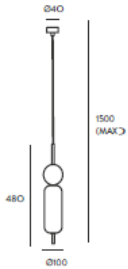

Anet

C1206

Specifications

Bulb	G9 LED 5W 3000K (included)
Voltage	220-240 V
Frequency	50/60 Hz
Class	Type I
Energy Classification	A ++
Protection	IP20

Packaging

Package (s)	1 box
Measures (L x W x D)	68,5 x 19 x 18,5 cm
Weight (gross)	2,5 kg
Volume	0,024 CBM
HS Code	94051098.00