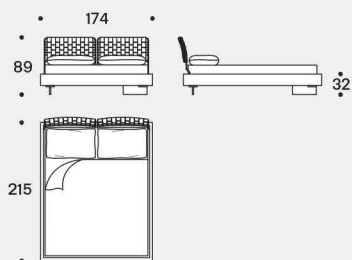

### Piedini

Altezza 14 cm in metacrilato trasparente a sezione rettangolare.

[En] — We've looked at our most beautiful projects from another perspective: sleep. We have respected the visual language and maintained the intelligent functionality that makes them stand out.

### Structure

It includes the bed base with wooden slats. Bedframe is in wood padded with polyurethane foam clothed with velfodera coupled to polyester fiber 150gr/sqm.

The headboard supports are in metal with chromed finish.

### Feet

14 cm high, in transparent methacrylate with rectangular section.

Misura rete / Size for bed base / **160x200 cm**  
LIMES

Testiere / Headboards

Fianco con testiera tessuto trapuntato / Side with quilted fabric headboard

Esempi posizione pannelli testiera / Examples headboard panels position

Misura rete / Size for bed base / **153x203 cm**  
LIMES

Testiere / Headboards

Fianco con testiera tessuto trapuntato /  
Side with quilted fabric headboard