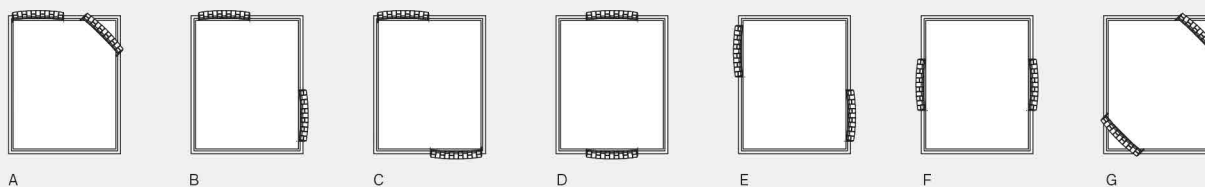

Esempi posizione pannelli testiera / Examples headboard panels position