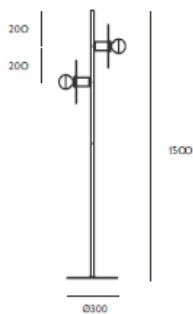

Ohlala

P1242*

Specifications

Bulb	2xE27 max. 60W (not included)
Voltage	220-240 V
Frecuency	50/60 Hz
Class	Type II
Energy Classification	A ++
Protection	IP20

Packaging

Package (s)	1 box
Measures (L xW x D)	84 x 35 x 11 cm
Weight (gross)	5,5 kg
Volume	0,032 CBM
HS Code	94051098.00

1038

Material	Finishes	Sizes
Steel	Black	Ø 15 cm
	White	Ø 25 cm
	Gold	Ø 35 cm
	Chrome	E27

R1052

Material	Finishes & Sizes
Metallic Wire	30 cm - Gold / Chrome
E27	30 cm - Black / White
	60 cm - Gold / Chrome
	60 cm - Black / White
	90 cm - Gold / Chrome
	90 cm - Black / White

1088

Material	Finishes	Sizes
Steel	Black	Ø 25 cm
	White	Ø 35 cm
	Colour palette	E27
	Other colour	

1089

Material	Finishes	Sizes
Stripped metal	Gold	Ø 25 cm
	Chrome	E27
	Black	
	White	

1096

Material	Finishes	Sizes
Alabaster	Natural	Ø 25 cm
		Ø 35 cm
		E27

1097

Material	Finishes	Sizes
Ceramic	Grey	Ø 20 cm
		Ø 30 cm
		E27

1125

Material	Finishes	Sizes
Rattan	Natural	Ø 30 cm
	Black	Ø 60 cm
	Other colour	Ø 90 cm

1132

Material	Finishes	Sizes
Resine	White	Ø 50 cm
	Other colour	E27 / Ø 1 cm