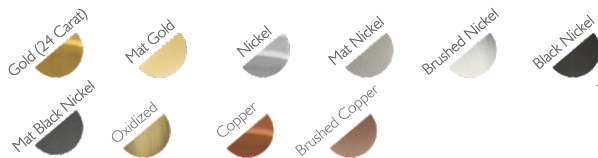

Number: 24 Type: 40W max | G9

CRYSTAL | SWAROVSKI

Color: Crystal

PACKING

Dimension: 118x118x19 cm

METAL FINISHING

Lacquered \\ Shine or mat \\ All RAL colours available

CRYSTAL INFORMATION