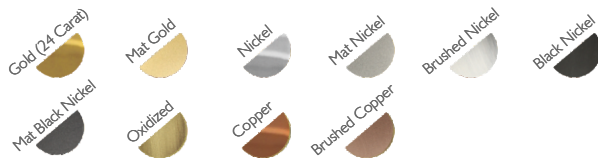

TYPOLOGY | SUSPENSION

NAME | BOLERO

REF | 9540.3

DIMENSIONS

Height: 170 cm Diameter: 45cm

WEIGHT

Net Weight: 6,2 kg Gross Weight: 14 kg

LAMPS

Number: 3 Type: 40W max | G9

CRYSTAL | Swarovski

Color: Crystal

PACKING

Dimension: 61x61x58 cm

METAL FINISHING

Lacquered \\ Shine or mat \\ All RAL colours available

CRYSTAL INFORMATION