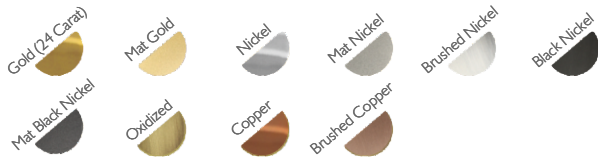

Number: 3 Type: 35W GU10

**CRYSTAL | SWAROVSKI**

Other: Asfour

Color: Crystal & Bordeaux

**PACKING**

Dimension: 48x48x31 cm

**METAL FINISHING**

**Lacquered** \\ Shine or mat \\ All RAL colours available