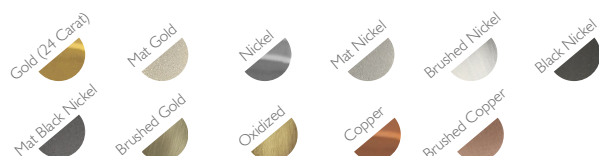

Number: 16 Type: 35W GU10

CRYSTAL | SWAROVSKI

Other: Asfour

Color: Crystal, Dark Sapphire & Medium Sapphire

PACKING

Dimension: 106x106x61 cm

OTHER VERSIONS

Reference: 8000.150

Height: 300 cm Diameter: 150 cm

Reference: 8001.70

Height: 150 cm Diameter: 70 cm

Reference: 8003.50

Height: 100 cm Diameter: 50 cm

MET

Lacquered \\ Shine or mat \\ All RAL colours available

AL FINISHING