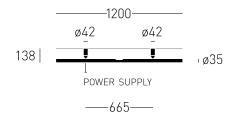

Series Backlight K

WALL MOUNTED

Backlight K is wall mounted lamp providing a very-interesting lighting effect while remaining simple and pure in terms of design. Reflected light does not dominate the interior, while illuminating it with a pleasant glow. The luminaire works perfectly as a source of decorative light or accent lighting for paintings.

Ideally complements bedrooms, living rooms or corridors both at home and in the office, club, gallery or hotel.

TO DOWNLOAD:

[3D Backlight K](#)

[Declaration of Conformity Backlight K](#)

[Backlight K Manuals](#)