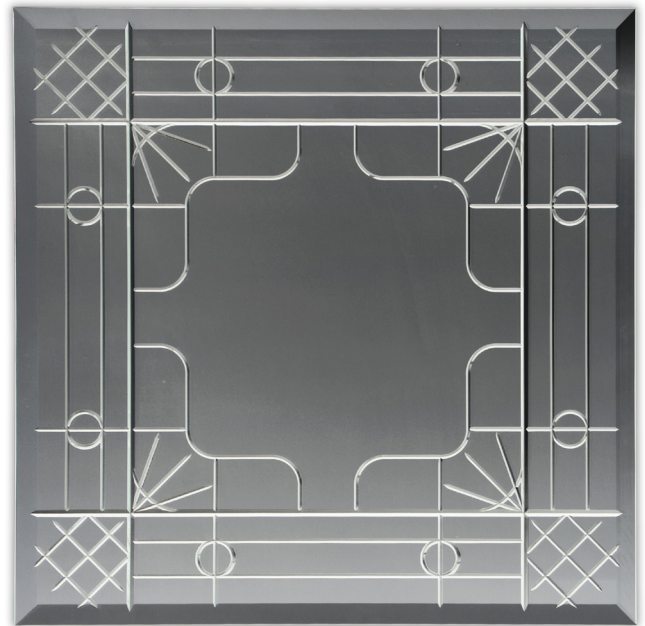

■ Y71102X

■ Detail

■ Y71101X

SCHEMATICS

MIRROR

88cm x 1cm H 88cm
34,65" x 0,39" H 34,65"

88cm x 3cm H 208cm
34,65" x 1,18" H 81,89"

FINISHINGS

Finishing

FUME' MIRROR