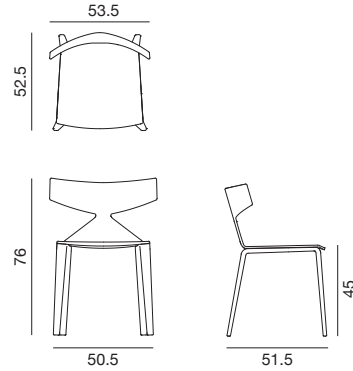

Dimensions *

* File CAD 2D - 3D available for download at www.arper.com