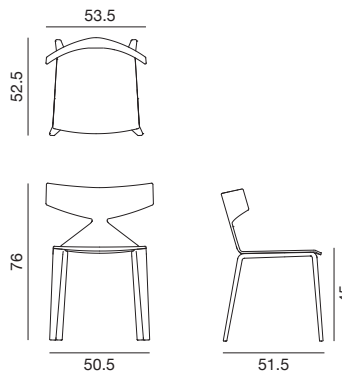

Saya

Design by Lievore Altherr Molina, 2013

Art. 3700

Chair with oak veneer four-leg base, available in several colours. Optional glides with felt for wooden floors are available upon request.

Dimensions *