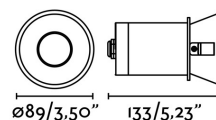

## FRESH White downlight GU10 IP65

Ref. 02101401

Injected aluminium round recessed light, easy to install and designed for lighting commercial and working spaces. The light source is a bulb GU10 max 50W not included. This downlight has IP65.

### Specifications

<b>Bulb:</b>	GU10
<b>Bulb included:</b>	No
<b>Transformer:</b>	
<b>Transformer included:</b>	No
<b>Voltage:</b>	100-240V
<b>Operating Frequency:</b>	
<b>IP:</b>	65
<b>Class:</b>	I
<b>Material:</b>	Die cast aluminium and glass
<b>Recommended bulb:</b>	
<b>Height:</b>	133 mm
<b>Diameter:</b>	89 Ø
<b>Net Weight:</b>	0.36 kg
<b>Volume:</b>	0.00222 m3